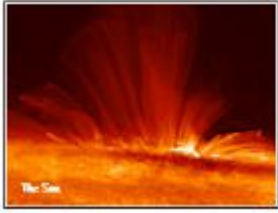

245A. KS1 & Lower KS2 Musical Planets

PowerPoint Two - The Solar System

Slides change to music (Earth and Sky) use as starter for art work or just to watch and listen. Presentation can be used as a template if my pictures are deleted and children's art work is added.

05:00 1

05:00 2

05:00 3

05:00 4

05:00 5

05:00 6

05:00 7

05:00 8