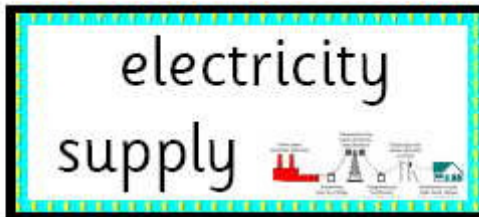

92A. Electricity Picture and Labels Pack suitable for KS1 & KS2

3 per A4 sheet

Vocabulary includes:

1. Bulbs
2. Bulb holder
3. Buzzer
4. Insulated wires
5. Crocodile clips
6. Plug
7. Battery
8. Switch
9. Circuit
10. Connection
11. Mains electricity
12. Wire
13. Electricity
14. Break
15. Bright
16. Brighter
17. Less bright
18. Torches
19. Batteries
20. Predict
21. Power lines
22. Test
23. Incomplete circuit
24. Find out
25. Socket
26. Light up
27. Heat up
28. Energy
29. Shock
30. Cool down
31. Power
32. Sound
33. Move
34. Electrocute
35. Dangerous
36. Power station
37. Pylons
38. Static electricity
39. Lightning
40. Cables
41. Wind farm
42. Wind turbine
43. Volts
44. Negative
45. Positive
46. Conductor
47. Insulator
48. Motor
49. Electricity is (force)
50. Battery clip

**LOW QUALITY SAMPLES
of Labels**